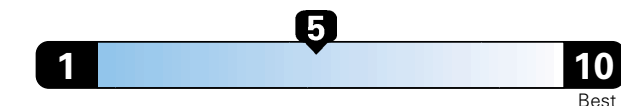

2018 MODEL YEAR

Jeep® RENEGADE LATITUDE 4X4

For more information visit: www.jeep.com
or call 1-877-IAM-JEEP

FCA US LLC

THIS VEHICLE IS MANUFACTURED TO MEET SPECIFIC UNITED STATES REQUIREMENTS. THIS VEHICLE IS NOT MANUFACTURED FOR SALE OR REGISTRATION OUTSIDE OF THE UNITED STATES.

MANUFACTURER'S SUGGESTED RETAIL PRICE OF THIS MODEL INCLUDING DEALER PREPARATION

Base Price: $23,345

JEOP RENEGADE LATITUDE 4X4
Exterior Color: Granite Crystal Metallic Clear-Coat Exterior Paint
Interior Color: Black / Sandstorm Interior Colors
Interior: Premium Cloth Bucket Seats
Engine: 2.4L I4 M-Air Engine
Transmission: 9-Speed 948TE Automatic Transmission

STANDARD EQUIPMENT (UNLESS REPLACED BY OPTIONAL EQUIPMENT)
FUNCTIONAL/SAFETY FEATURES

- ParkView® Rear Back Up Camera
- Advanced Multistage Front Airbags
- Supplemental Side-Curtain Front and Rear Airbags
- Supplemental Front Seat-Mounted Side Airbags
- Keyless Go Push Button Start
- Anti-Lock 4-Wheel Disc Brakes
- Electric Park Brake
- Electronic Stability Control
- Electronic Roll Mitigation
- Selec-Terrain™ System
- All Speed Traction Control
- Speed Control
- Electric Power Steering
- Capless Fuel Fill
- Daytime Running Lamp System
- Hill Start Assist
- Tire Pressure Monitoring Display
- Rear Window Wiper / Washer

INTERIOR FEATURES