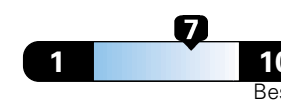

Smog Rating (tailpipe only)

This vehicle emits 371 grams CO2 per mile. The best emits 0 grams per mile (tailpipe only). Producing and distributing fuel also creates emissions; learn more at fuel economy.gov.

Actual results will vary for many reasons, including driving conditions and how you drive and maintain your vehicle. The average new vehicle gets 27 MPG and cost $6,750 to fuel over 5 years. Cost estimates are based on 15,000 miles per year at $2.40 per gallon. MPGe is miles per gasoline gallon equivalent. Vehicle emissions are a significant cause of climate change and smog.

fuel economy.gov

Calculate personalized estimates and compare vehicles