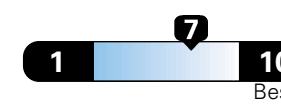

OPTIONAL EQUIPMENT (May Replace Standard Equipment)

Customer Preferred Package 2EJ

Cold Weather Group

All-Season Floor Mats

Heated Front Seats

Heated Steering Wheel

Rain Sensitive Windshield Wipers

Windshield Wiper De-Icer

Passive Entry Remote-Start Package

Passive Entry / Keyless Go™

Popular Equipment Group

115-Volt Auxiliary Power Outlet

40 / 20 / 40 Rear Seat with Trunk Pass-Thru

Power 4-Way Driver Lumbar Adjust

Auto-Dimming Rear View Mirror

2.4L I4 M-Air Engine

17-Inch x 7.0-Inch Aluminum Wheels

215/60R17 BSW All Season Touring Tires

225/55R18 All Season Tires

18-Inch x 7.0-Inch Aluminum Wheels

Destination Charge

$1,530

$595

$1,495

$28,800

WARRANTY COVERAGE

see your owner's manual for details.

5 YEAR / 60,000 MILE

POWERTRAIN WARRANTY

S.L. SHIP TO: SOLD TO:

VIN: ZAC-CJBBXJP-H99964

L4-VON: 3664

0725

S.L. SHIP TO: SOLD TO:

VIN: ZAC-CJBBXJP-H99964

L4-VON: 3664

0725

For more information visit: www.jeep.com
or call 1-877-IAM-JEEP

FCA US LLC

Fuel Economy and Environment

Gasoline Vehicle

Fuel Economy These estimates reflect new EPA methods beginning with 2017 models.

24 MPG
combined city/hwy

21 city

29 highway

Small SUV 4WD range from 18 to 37 MPG .
The best vehicle rates 136 MPGe.

4.2 gallons per 100 miles

You spend
$750
in fuel costs
over 5 years
compared to the
average new vehicle.

Annual fuel cost
$1,500

Fuel Economy & Greenhouse Gas Rating (tailpipe only)

Smog Rating (tailpipe only)

This vehicle emits 371 grams CO2 per mile. The best emits 0 grams per mile (tailpipe only). Producing and distributing fuel also creates emissions; learn more at fuelconomy.gov.

Actual results will vary for many reasons, including driving conditions and how you drive and maintain your vehicle. The average new vehicle gets 27 MPG and cost $6,750 to fuel over 5 years. Cost estimates are based on 15,000 miles per year at $2.40 per gallon. MPGe is miles per gasoline gallon equivalent. Vehicle emissions are a significant cause of climate change and smog.

fuelconomy.gov

Calculate personalized estimates and compare vehicles