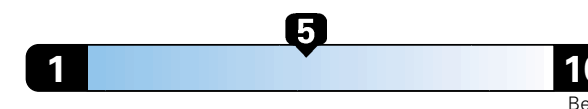

This vehicle emits 371 grams CO2 per mile. The best emits 0 grams per mile (tailpipe only). Producing and distributing fuel also creates emissions; learn more at fuelconomy.gov.

Actual results will vary for many reasons, including driving conditions and how you drive and maintain your vehicle. The average new vehicle gets 27 MPG and cost $6,750 to fuel over 5 years. Cost estimates are based on 15,000 miles per year at $2.40 per gallon. MPGe is miles per gasoline gallon equivalent. Vehicle emissions are a significant cause of climate change and smog.

fuelconomy.gov

Calculate personalized estimates and compare vehicles

Smartphone
QR Code

GOVERNMENT 5-STAR SAFETY RATINGS

Overall Vehicle Score ★★★★★

Based on the combined ratings of frontal, side, and rollover.
Should ONLY be compared to other vehicles of similar size and weight.

Frontal Crash Driver Passenger ★★★★★
★★★★★

Based on the risk of injury in a frontal impact.
Should ONLY be compared to other vehicles of similar size and weight.

Side Crash Front seat Rear seat ★★★★★★
★★★

Based on the risk of injury in a side impact.

Rollover ★★★

Based on the risk of rollover in a single-vehicle crash.

Star ratings range from 1 to 5 stars (★★★★★) with 5 being the highest.
Source: National Highway Traffic Safety Administration (NHTSA)
www.safercar.gov or 1-888-327-4236

The safety ratings above are based on Federal Government tests of particular vehicles equipped with certain features and options. The performance of this vehicle may differ.

PARTS CONTENT INFORMATION

FOR VEHICLES IN THIS CARLINE:
U.S./CANADIAN PARTS CONTENT: 22%
MAJOR SOURCES OF FOREIGN PARTS CONTENT:

ITALY : 62%

NOTE: PARTS CONTENT DOES NOT INCLUDE FINAL ASSEMBLY, DISTRIBUTION, OR OTHER NON-PARTS COSTS.

FOR THIS VEHICLE:

FINAL ASSEMBLY POINT:
MELFI, ITALY

COUNTRY OF ORIGIN:

ENGINE: UNITED STATES

TRANSMISSION: UNITED STATES

VEHICLE PROTECTION
A PRODUCT OF FCA US LLC

Ask for Mopar Vehicle Protection for your vehicle. We Built It. We Back It.