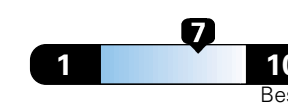

This vehicle emits 371 grams CO2 per mile. The best emits 0 grams per mile (tailpipe only). Producing and distributing fuel also creates emissions; learn more at fuelconomy.gov.

Actual results will vary for many reasons, including driving conditions and how you drive and maintain your vehicle. The average new vehicle gets 27 MPG and cost $6,750 to fuel over 5 years. Cost estimates are based on 15,000 miles per year at $2.40 per gallon. MPGe is miles per gasoline gallon equivalent. Vehicle emissions are a significant cause of climate change and smog.

fuelconomy.gov

Calculate personalized estimates and compare vehicles

Smartphone
QR Code