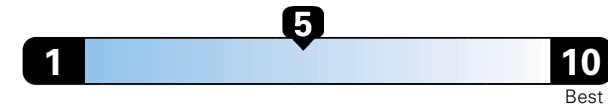

2018 MODEL YEAR

Jeep RENEGADE LATITUDE ALTITUDE 4X4

For more information visit: www.jeep.com
or call 1-877-IAM-JEEP

FCA US LLC

THIS VEHICLE IS MANUFACTURED TO MEET SPECIFIC UNITED STATES REQUIREMENTS. THIS VEHICLE IS NOT MANUFACTURED FOR SALE OR REGISTRATION OUTSIDE OF THE UNITED STATES.

MANUFACTURER'S SUGGESTED RETAIL PRICE OF THIS MODEL INCLUDING DEALER PREPARATION

Base Price: $23,595

JEOP RENEGADE LATITUDE 4X4
Exterior Color: Colorado Red Exterior Paint
Interior Color: Black Interior Colors
Interior: Deluxe Cloth High-Back Bucket Seats
Engine: 2.4L I4 M-Air Engine
Transmission: 9-Speed 948TE Automatic Transmission
STANDARD EQUIPMENT (UNLESS REPLACED BY OPTIONAL EQUIPMENT)
FUNCTIONAL/SAFETY FEATURES

ParkView® Rear Back Up Camera
Advanced Multistage Front Airbags
Supplemental Side-Curtain Front and Rear Airbags
Supplemental Front Seat-Mounted Side Airbags
Keyless Go Push Button Start
Anti-Lock 4-Wheel Disc Brakes
Electric Park Brake
Electronic Stability Control
Electronic Roll Mitigation
Selec-Terrain™ System
All Speed Traction Control
Speed Control
Electric Power Steering
Capless Fuel Fill
Daytime Running Lamp System
Hill Start Assist
Tire Pressure Monitoring Display
Rear Window Wiper / Washer