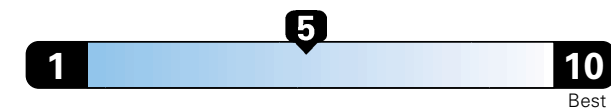

MANUFACTURER'S SUGGESTED RETAIL PRICE OF THIS MODEL INCLUDING DEALER PREPARATION

Base Price: \$23,595

JEOP RENEGADE LATITUDE 4X4
Exterior Color: Anvil Exterior Paint
Interior Color: Black Interior Colors
Interior: Premium Cloth Bucket Seats
Engine: 2.4L I4 M-Air Engine
Transmission: 9-Speed 948TE Automatic Transmission
STANDARD EQUIPMENT (UNLESS REPLACED BY OPTIONAL EQUIPMENT)
 FUNCTIONAL/SAFETY FEATURES

For more information visit: www.jeep.com
 or call 1-877-IAM-JEEP

FCA US LLC

Fuel Economy and Environment

Gasoline Vehicle

Fuel Economy These estimates reflect new EPA methods beginning with 2017 models.
24 MPG
 combined city/hwy
4.2 gallons per 100 miles
 21 city 29 highway

Small SUV 4WD range from 18 to 37 MPG.
 The best vehicle rates 136 MPGe.

You spend \$750
 in fuel costs
 over 5 years
 compared to the
 average new vehicle.

Annual fuel cost \$1,500

Fuel Economy & Greenhouse Gas Rating (tailpipe only)