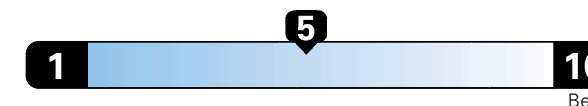

2018 MODEL YEAR

Jeep RENEGADE LATITUDE 4X4

THIS VEHICLE IS MANUFACTURED TO MEET SPECIFIC UNITED STATES REQUIREMENTS. THIS VEHICLE IS NOT MANUFACTURED FOR SALE OR REGISTRATION OUTSIDE OF THE UNITED STATES.

MANUFACTURER'S SUGGESTED RETAIL PRICE OF THIS MODEL INCLUDING DEALER PREPARATION

Base Price: $23,595

JEOP RENEGADE LATITUDE 4X4
Exterior Color: Granite Crystal Metallic Clear-Coat Exterior Paint
Interior Color: Black / Ski Gray Interior Color
Interior: Premium Cloth Bucket Seats
Engine: 2.4L I4 M-Air Engine
Transmission: 9-Speed 948TE Automatic Transmission

STANDARD EQUIPMENT (UNLESS REPLACED BY OPTIONAL EQUIPMENT)
FUNCTIONAL/SAFETY FEATURES

- ParkView® Rear Back Up Camera
- Advanced Multistage Front Airbags
- Supplemental Side-Curtain Front and Rear Airbags
- Supplemental Front Seat-Mounted Side Airbags
- Keyless Go Push Button Start
- Anti-Lock 4-Wheel Disc Brakes
- Electric Park Brake
- Electronic Stability Control
- Electronic Roll Mitigation
- Selec-Terrain™ System
- All Speed Traction Control
- Speed Control
- Electric Power Steering
- Capless Fuel Fill
- Daytime Running Lamp System
- Hill Start Assist
- Tire Pressure Monitoring Display
- Rear Window Wiper / Washer

INTERIOR FEATURES