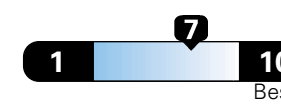

Smog Rating (tailpipe only)

This vehicle emits 371 grams CO2 per mile. The best emits 0 grams per mile (tailpipe only). Producing and distributing fuel also creates emissions; learn more at fuel economy.gov.

Actual results will vary for many reasons, including driving conditions and how you drive and maintain your vehicle. The average new vehicle gets 27 MPG and cost $6,750 to fuel over 5 years. Cost estimates are based on 15,000 miles per year at $2.40 per gallon. MPGe is miles per gasoline gallon equivalent. Vehicle emissions are a significant cause of climate change and smog.

fuel economy.gov

Calculate personalized estimates and compare vehicles

Smartphone
QR Code™