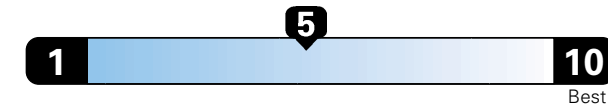

This vehicle emits 339 grams CO2 per mile. The best emits 0 grams per mile (tailpipe only). Producing and distributing fuel also creates emissions; learn more at fuelconomy.gov.

Smog Rating (tailpipe only)