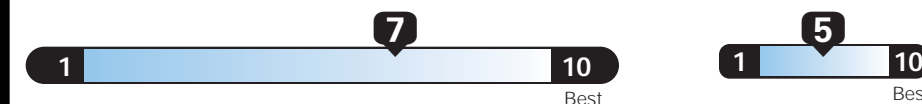

This vehicle emits 326 grams CO2 per mile. The best emits 0 grams per mile (tailpipe only). Producing and distributing fuel also creates emissions; learn more at fuel economy.gov

Actual results will vary for many reasons, including driving conditions and how you drive and maintain your vehicle. The average new vehicle gets 24 MPG and cost $11,000 to fuel over 5 years. Cost estimates are based on 15,000 miles per year at $3.80 per gallon. MPGe is miles per gasoline gallon equivalent. Vehicle emissions are a significant cause of climate change and smog.

fuel economy.gov

Calculate personalized estimates and compare vehicles

GOVERNMENT 5-STAR SAFETY RATINGS

This vehicle has not been rated by the government for frontal crash, side crash or rollover risk.

Source: National Highway Traffic Safety Administration (NHTSA)
www.safercar.gov or 1-888-327-4236

PARTS CONTENT INFORMATION

FOR VEHICLES IN THIS CARLINE:
U.S./CANADIAN PARTS CONTENT: 22 %
MAJOR SOURCES OF FOREIGN PARTS CONTENT:

ITALY: 62 %
NOTE: PARTS CONTENT DOES NOT INCLUDE FINAL ASSEMBLY, DISTRIBUTION, OR OTHER NON-PARTS COSTS.

FOR THIS VEHICLE:
FINAL ASSEMBLY POINT:
MELFI, ITALY
COUNTRY OF ORIGIN:
ENGINE: ITALY
TRANSMISSION: ITALY