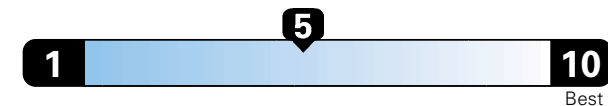

2018 MODEL YEAR

Jeep RENEGADE LATITUDE ALTITUDE 4X4

For more information visit: www.jeep.com
or call 1-877-IAM-JEEP

FCA US LLC

THIS VEHICLE IS MANUFACTURED TO MEET SPECIFIC UNITED STATES REQUIREMENTS. THIS VEHICLE IS NOT MANUFACTURED FOR SALE OR REGISTRATION OUTSIDE OF THE UNITED STATES.

MANUFACTURER'S SUGGESTED RETAIL PRICE OF THIS MODEL INCLUDING DEALER PREPARATION

Base Price: $23,595

JEOP RENEGADE LATITUDE 4X4
Exterior Color: Granite Crystal Metallic Clear-Coat Exterior Paint
Interior Color: Black Interior Colors
Interior: Deluxe Cloth High-Back Bucket Seats
Engine: 1.4-Liter I4 MultiAir® Turbo Engine
Transmission: 6-Speed C635 Manual Transmission
STANDARD EQUIPMENT (UNLESS REPLACED BY OPTIONAL EQUIPMENT)
FUNCTIONAL/SAFETY FEATURES

ParkView® Rear Back Up Camera
Advanced Multistage Front Airbags
Supplemental Side-Curtain Front and Rear Airbags
Supplemental Front Seat-Mounted Side Airbags
Keyless Go Push Button Start
Anti-Lock 4-Wheel Disc Brakes
Electric Park Brake
Electronic Stability Control
Electronic Roll Mitigation
Selec-Terrain™ System
All Speed Traction Control
Speed Control
Electric Power Steering
Capless Fuel Fill
Daytime Running Lamp System
Hill Start Assist
Tire Pressure Monitoring Display
Rear Window Wiper / Washer