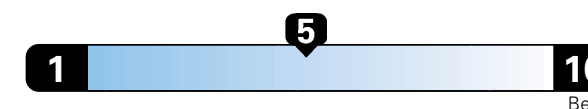

This vehicle emits 339 grams CO2 per mile. The best emits 0 grams per mile (tailpipe only). Producing and distributing fuel also creates emissions; learn more at fuelconomy.gov.

Actual results will vary for many reasons, including driving conditions and how you drive and maintain your vehicle. The average new vehicle gets 27 MPG and cost $6,750 to fuel over 5 years. Cost estimates are based on 15,000 miles per year at $2.80 per gallon. MPGe is miles per gasoline gallon equivalent. Vehicle emissions are a significant cause of climate change and smog.

fuelconomy.gov

Calculate personalized estimates and compare vehicles