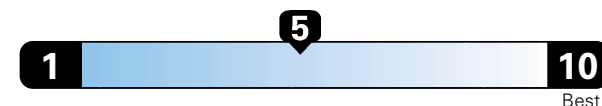

This vehicle emits 339 grams CO2 per mile. The best emits 0 grams per mile (tailpipe only). Producing and distributing fuel also creates emissions; learn more at fuel economy.gov.

Smog Rating (tailpipe only)