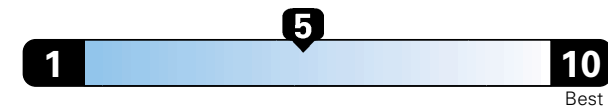

This vehicle emits 339 grams CO2 per mile. The best emits 0 grams per mile (tailpipe only). Producing and distributing fuel also creates emissions; learn more at fuel economy.gov.

Smog Rating (tailpipe only)