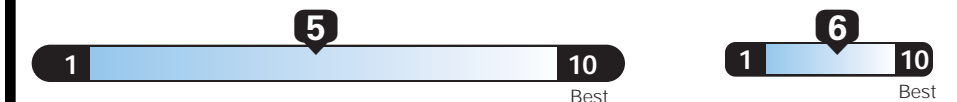

This vehicle emits 368 grams CO2 per mile. The best emits 0 grams per mile (tailpipe only). Producing and distributing fuel also creates emissions; learn more at fuel economy.gov

Actual results will vary for many reasons, including driving conditions and how you drive and maintain your vehicle. The average new vehicle gets 25 MPG and cost $9,000 to fuel over 5 years. Cost estimates are based on 15,000 miles per year at $3.00 per gallon. MPGe is miles per gasoline gallon equivalent. Vehicle emissions are a significant cause of climate change and smog.

fuel economy.gov

Calculate personalized estimates and compare vehicles