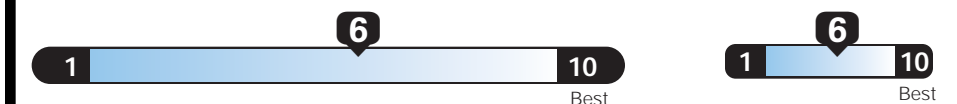

This vehicle emits 368 grams CO2 per mile. The best emits 0 grams per mile (tailpipe only). Producing and distributing fuel also creates emissions; learn more at fuel economy.gov

Actual results will vary for many reasons, including driving conditions and how you drive and maintain your vehicle. The average new vehicle gets 24 MPG and cost $11,000 to fuel over 5 years. Cost estimates are based on 15,000 miles per year at $3.50 per gallon. MPGe is miles per gasoline gallon equivalent. Vehicle emissions are a significant cause of climate change and smog.

fuel economy.gov
Calculate personalized estimates and compare vehicles