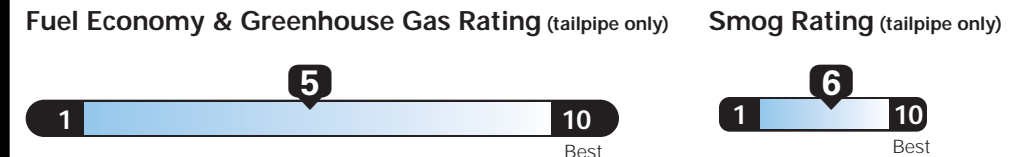

MANUFACTURER'S SUGGESTED RETAIL PRICE OF THIS MODEL INCLUDING DEALER PREPARATION

Base Price: **\$23,395**

JEEP RENEGADE LATITUDE 4X4
Exterior Color: Granite Crystal Metallic Clear Coat Exterior Paint
Interior Color: Black Interior Color
Interior: Deluxe Cloth High-Back Bucket Seats
Engine: 2.4-Liter I4 MultiAir® Engine
Transmission: 9-Speed 948TE Automatic Transmission

For more information visit: www.jeep.com
or call 1-877-IAM-JEEP

FCA US LLC

EPA DOT Fuel Economy and Environment

Gasoline Vehicle

Fuel Economy
24 MPG
combined city/hwy
21 city
29 highway
4.2 gallons per 100 miles

Small SUV 4WD range from 18 to 33 MPG. The best vehicle rates 119 MPGe.

You spend \$500 more in fuel costs over 5 years compared to the average new vehicle.

Annual fuel COST \$1,900

This vehicle emits 368 grams CO2 per mile. The best emits 0 grams per mile (tailpipe only). Producing and distributing fuel also creates emissions; learn more at fuel economy.gov