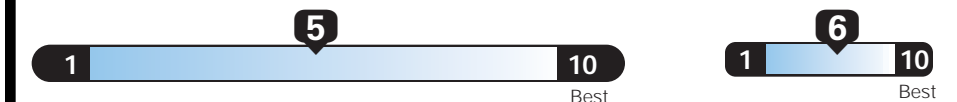

This vehicle emits 368 grams CO2 per mile. The best emits 0 grams per mile (tailpipe only). Producing and distributing fuel also creates emissions; learn more at fuel economy.gov

Actual results will vary for many reasons, including driving conditions and how you drive and maintain your vehicle. The average new vehicle gets 25 MPG and cost $9,000 to fuel over 5 years. Cost estimates are based on 15,000 miles per year at $3.00 per gallon. MPGe is miles per gasoline gallon equivalent. Vehicle emissions are a significant cause of climate change and smog.

fuel economy.gov

Calculate personalized estimates and compare vehicles

Smartphone QR Code™

GOVERNMENT 5-STAR SAFETY RATINGS

Overall Vehicle Score ★★★★★

Based on the combined ratings of frontal, side, and rollover. Should ONLY be compared to other vehicles of similar size and weight.

Frontal Crash Driver Passenger ★★★★★

Based on the risk of injury in a frontal impact. Should ONLY be compared to other vehicles of similar size and weight.

Side Crash Front seat Rear seat ★★★★★

Based on the risk of injury in a side impact.

Rollover ★★★★★

Based on the risk of rollover in a single-vehicle crash.

Star ratings range from 1 to 5 stars (★★★★★) with 5 being the highest.

Source: National Highway Traffic Safety Administration (NHTSA)

www.safercar.gov or 1-888-327-4236

The safety ratings above are based on Federal Government tests of particular vehicles equipped with certain features and options. The performance of this vehicle may differ.

PARTS CONTENT INFORMATION

FOR VEHICLES IN THIS CARLINE:
U.S./CANADIAN PARTS CONTENT: 22%

MAJOR SOURCES OF FOREIGN PARTS

CONTENT:

ITALY: 62%
NOTE: PARTS CONTENT DOES NOT INCLUDE FINAL ASSEMBLY, DISTRIBUTION, OR OTHER NON-PARTS COSTS.

FOR THIS VEHICLE:

FINAL ASSEMBLY POINT:
MELFI, ITALY

COUNTRY OF ORIGIN:
ENGINE: UNITED STATES
TRANSMISSION: UNITED STATES