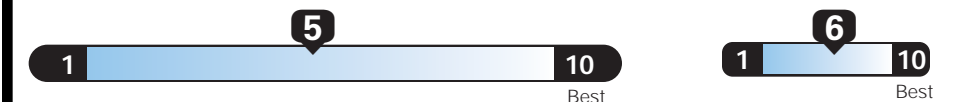

This vehicle emits 368 grams CO2 per mile. The best emits 0 grams per mile (tailpipe only). Producing and distributing fuel also creates emissions; learn more at fuel economy.gov

Actual results will vary for many reasons, including driving conditions and how you drive and maintain your vehicle. The average new vehicle gets 25 MPG and cost $9,000 to fuel over 5 years. Cost estimates are based on 15,000 miles per year at $3.00 per gallon. MPGe is miles per gasoline gallon equivalent. Vehicle emissions are a significant cause of climate change and smog.

fuel economy.gov

Calculate personalized estimates and compare vehicles

Smartphone QR Code™

GOVERNMENT 5-STAR SAFETY RATINGS

This vehicle has not been rated by the government for frontal crash, side crash or rollover risk.

Source: National Highway Traffic Safety Administration (NHTSA)
www.safercar.gov or 1-888-327-4236

PARTS CONTENT INFORMATION

FOR VEHICLES IN THIS CARLINE:
U.S./CANADIAN PARTS CONTENT: 22%

MAJOR SOURCES OF FOREIGN PARTS CONTENT:

ITALY: 62%
NOTE: PARTS CONTENT DOES NOT INCLUDE FINAL ASSEMBLY, DISTRIBUTION, OR OTHER NON-PARTS COSTS.

FOR THIS VEHICLE:
FINAL ASSEMBLY POINT:
MELFI, ITALY

COUNTRY OF ORIGIN:
ENGINE: UNITED STATES
TRANSMISSION: UNITED STATES