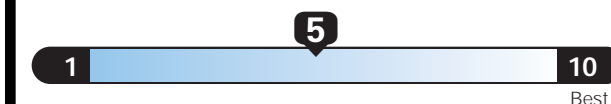

This vehicle emits 368 grams CO2 per mile. The best emits 0 grams per mile (tailpipe only). Producing and distributing fuel also creates emissions; learn more at fuel economy.gov

Actual results will vary for many reasons, including driving conditions and how you drive and maintain your vehicle. The average new vehicle gets 25 MPG and cost $9,000 to fuel over 5 years. Cost estimates are based on 15,000 miles per year at $3.00 per gallon. MPGe is miles per gasoline gallon equivalent. Vehicle emissions are a significant cause of climate change and smog.

fuel economy.gov

Calculate personalized estimates and compare vehicles

Smartphone
QR Code™