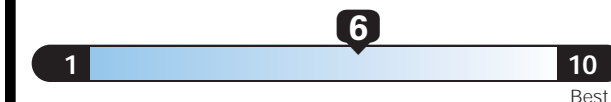

This vehicle emits 368 grams CO2 per mile. The best emits 0 grams per mile (tailpipe only). Producing and distributing fuel also creates emissions; learn more at fuel economy.gov

Actual results will vary for many reasons, including driving conditions and how you drive and maintain your vehicle. The average new vehicle gets 24 MPG and cost $11,000 to fuel over 5 years. Cost estimates are based on 15,000 miles per year at $3.50 per gallon. MPGe is miles per gasoline gallon equivalent. Vehicle emissions are a significant cause of climate change and smog.

fuel economy.gov

Calculate personalized estimates and compare vehicles

Smartphone QR Code™