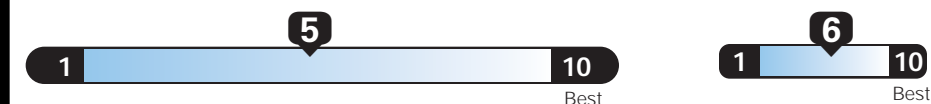

This vehicle emits 368 grams CO2 per mile. The best emits 0 grams per mile (tailpipe only). Producing and distributing fuel also creates emissions; learn more at fuel economy.gov

Actual results will vary for many reasons, including driving conditions and how you drive and maintain your vehicle. The average new vehicle gets 25 MPG and cost $9,000 to fuel over 5 years. Cost estimates are based on 15,000 miles per year at $3.00 per gallon. MPGe is miles per gasoline gallon equivalent. Vehicle emissions are a significant cause of climate change and smog.

fuel economy.gov

Calculate personalized estimates and compare vehicles

Smartphone QR Code™

GOVERNMENT 5-STAR SAFETY RATINGS

This vehicle has not been rated by the government for frontal crash, side crash or rollover risk.

Source: National Highway Traffic Safety Administration (NHTSA)
www.safercar.gov or 1-888-327-4236

PARTS CONTENT INFORMATION

FOR VEHICLES IN THIS CARLINE:
U.S./CANADIAN PARTS CONTENT: 22%

MAJOR SOURCES OF FOREIGN PARTS CONTENT:

ITALY: 62%
NOTE: PARTS CONTENT DOES NOT INCLUDE FINAL ASSEMBLY, DISTRIBUTION, OR OTHER NON-PARTS COSTS.

FOR THIS VEHICLE:
FINAL ASSEMBLY POINT:
MELFI, ITALY

COUNTRY OF ORIGIN:
ENGINE: UNITED STATES
TRANSMISSION: UNITED STATES