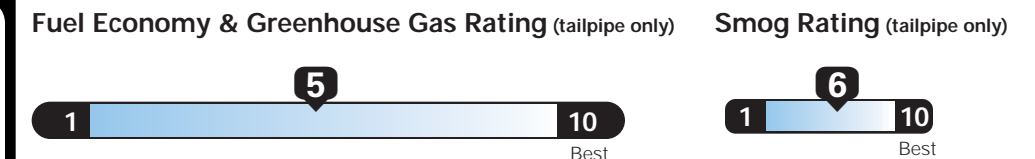

MANUFACTURER'S SUGGESTED RETAIL PRICE OF THIS MODEL INCLUDING DEALER PREPARATION

Base Price: **\$23,395**

JEEP RENEGADE LATITUDE 4X4
Exterior Color: Black Exterior Paint
Interior Color: Black Interior Color
Interior: 75th Edition Cloth / Mesh Bucket Seats
Engine: 2.4-Liter I4 MultiAir® Engine
Transmission: 9-Speed 948TE Automatic Transmission

EPA DOT Fuel Economy and Environment

Gasoline Vehicle

Fuel Economy
24 MPG
combined city/hwy
21 city
29 highway
4.2 gallons per 100 miles

Small SUV 4WD range from 18 to 33 MPG. The best vehicle rates 119 MPGe.

You spend **\$500** more in fuel costs over 5 years compared to the average new vehicle.

Annual fuel cost **\$1,900**

This vehicle emits 368 grams CO2 per mile. The best emits 0 grams per mile (tailpipe only). Producing and distributing fuel also creates emissions; learn more at fuelconomy.gov