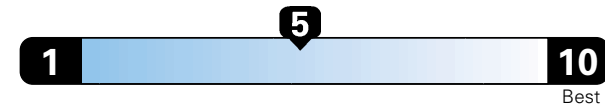

2018 MODEL YEAR

Jeep RENEGADE TRAILHAWK 4X4

For more information visit: www.jeep.com
or call 1-877-IAM-JEEP

FCA US LLC

THIS VEHICLE IS MANUFACTURED TO MEET SPECIFIC UNITED STATES REQUIREMENTS. THIS VEHICLE IS NOT MANUFACTURED FOR SALE OR REGISTRATION OUTSIDE OF THE UNITED STATES.

MANUFACTURER'S SUGGESTED RETAIL PRICE OF THIS MODEL INCLUDING DEALER PREPARATION

Base Price: $26,845

JEOP RENEGADE TRAILHAWK 4X4
Exterior Color: Black Exterior Paint
Interior Color: Black Interior Colors
Interior: Premium Cloth Low-Back Bucket Seats
Engine: 2.4L I4 M-Air Engine
Transmission: 9-Speed 948TE Automatic Transmission
STANDARD EQUIPMENT (UNLESS REPLACED BY OPTIONAL EQUIPMENT)