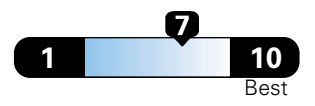

Actual results will vary for many reasons, including driving conditions and how you drive and maintain your vehicle. The average new vehicle gets 27 MPG and cost $6,750 to fuel over 5 years. Cost estimates are based on 15,000 miles per year at $2.40 per gallon. MPGe is miles per gasoline gallon equivalent. Vehicle emissions are a significant cause of climate change and smog.

fuelconomy.gov

Calculate personalized estimates and compare vehicles