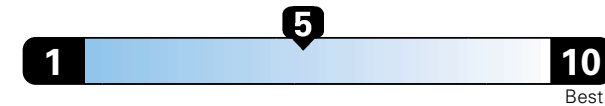

This vehicle emits 371 grams CO2 per mile. The best emits 0 grams per mile (tailpipe only). Producing and distributing fuel also creates emissions; learn more at fuelconomy.gov.

Smog Rating (tailpipe only)