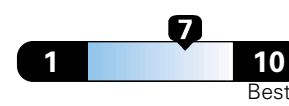

4.2 gallons per 100 miles

You spend
\$750
in fuel costs
over 5 years
compared to the
average new vehicle.

Annual fuel cost
\$1,500

Fuel Economy & Greenhouse Gas Rating (tailpipe only)

Smog Rating (tailpipe only)