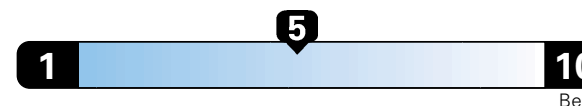

2018 MODEL YEAR

Jeep RENEGADE TRAILHAWK 4X4

For more information visit: www.jeep.com
or call 1-877-IAM-JEEP

FCA US LLC

THIS VEHICLE IS MANUFACTURED TO MEET SPECIFIC UNITED STATES REQUIREMENTS. THIS VEHICLE IS NOT MANUFACTURED FOR SALE OR REGISTRATION OUTSIDE OF THE UNITED STATES.

MANUFACTURER'S SUGGESTED RETAIL PRICE OF THIS MODEL INCLUDING DEALER PREPARATION

Base Price: **$26,945**

JEEP RENEGADE TRAILHAWK 4X4

Exterior Color: Granite Crystal Metallic Clear-Coat Exterior Paint

Interior Color: Black Interior Colors

Interior: Premium Leather-Trimmed Bucket Seats

Engine: 2.4L I4 M-Air Engine

Transmission: 9-Speed 948TE Automatic Transmission

STANDARD EQUIPMENT (UNLESS REPLACED BY OPTIONAL EQUIPMENT)

FUNCTIONAL/SAFETY FEATURES