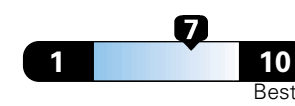

Actual results will vary for many reasons, including driving conditions and how you drive and maintain your vehicle. The average new vehicle gets 27 MPG and cost $6,750 to fuel over 5 years. Cost estimates are based on 15,000 miles per year at $2.40 per gallon. MPGe is miles per gasoline gallon equivalent. Vehicle emissions are a significant cause of climate change and smog.

fuelconomy.gov

Calculate personalized estimates and compare vehicles