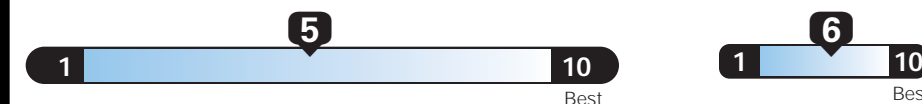

This vehicle emits 368 grams CO2 per mile. The best emits 0 grams per mile (tailpipe only). Producing and distributing fuel also creates emissions; learn more at fuel economy.gov

Actual results will vary for many reasons, including driving conditions and how you drive and maintain your vehicle. The average new vehicle gets 25 MPG and cost $9,000 to fuel over 5 years. Cost estimates are based on 15,000 miles per year at $3.00 per gallon. MPGe is miles per gasoline gallon equivalent. Vehicle emissions are a significant cause of climate change and smog.

fuel economy.gov

Calculate personalized estimates and compare vehicles