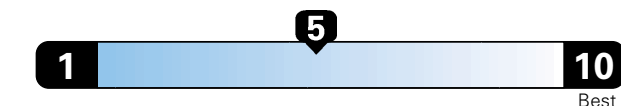

Fuel Economy & Greenhouse Gas Rating (tailpipe only)