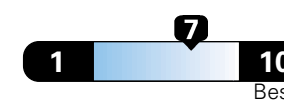

Smog Rating (tailpipe only)

This vehicle emits 371 grams CO2 per mile. The best emits 0 grams per mile (tailpipe only). Producing and distributing fuel also creates emissions; learn more at fuel economy.gov.

Actual results will vary for many reasons, including driving conditions and how you drive and maintain your vehicle. The average new vehicle gets 27 MPG and cost $6,750 to fuel over 5 years. Cost estimates are based on 15,000 miles per year at $2.40 per gallon. MPGe is miles per gasoline gallon equivalent. Vehicle emissions are a significant cause of climate change and smog.

fuel economy.gov

Calculate personalized estimates and compare vehicles

Smartphone QR Code