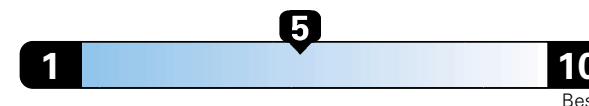

This vehicle emits 371 grams CO2 per mile. The best emits 0 grams per mile (tailpipe only). Producing and distributing fuel also creates emissions; learn more at fuelconomy.gov.

Actual results will vary for many reasons, including driving conditions and how you drive and maintain your vehicle. The average new vehicle gets 27 MPG and cost $6,750 to fuel over 5 years. Cost estimates are based on 15,000 miles per year at $2.40 per gallon. MPGe is miles per gasoline gallon equivalent. Vehicle emissions are a significant cause of climate change and smog.

fuelconomy.gov

Calculate personalized estimates and compare vehicles