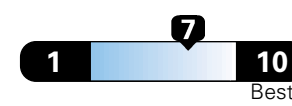

Smog Rating (tailpipe only)