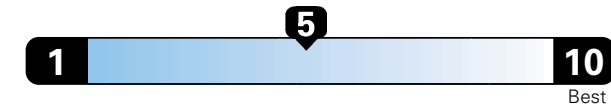

MANUFACTURER'S SUGGESTED RETAIL PRICE OF THIS MODEL INCLUDING DEALER PREPARATION

Base Price: \$27,295

JEOP RENEGADE LIMITED 4X4
Exterior Color: Black Exterior Paint
Interior Color: Black Interior Colors
Interior: Leather-Trimmed Bucket Seats
Engine: 2.4L I4 M-Air Engine
Transmission: 9-Speed 948TE Automatic Transmission
STANDARD EQUIPMENT (UNLESS REPLACED BY OPTIONAL EQUIPMENT)

For more information visit: www.jeep.com
 or call 1-877-IAM-JEEP

FCA US LLC

Fuel Economy and Environment

Gasoline Vehicle

Fuel Economy These estimates reflect new EPA methods beginning with 2017 models.
24 MPG
 combined city/hwy
4.2 gallons per 100 miles
 21 city 29 highway

Small SUV 4WD range from 18 to 37 MPG.
 The best vehicle rates 136 MPGe.

You spend \$750
 in fuel costs
 over 5 years
 compared to the
 average new vehicle.

Annual fuel cost
\$1,500

Fuel Economy & Greenhouse Gas Rating (tailpipe only)