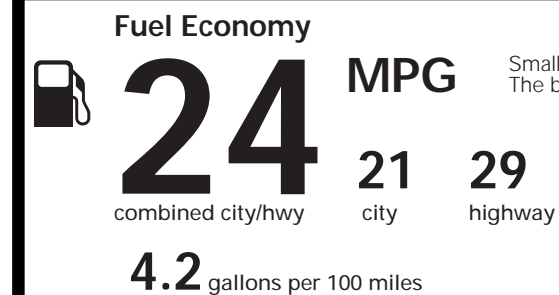

EPA DOT Fuel Economy and Environment

Gasoline Vehicle

Small SUV 4WD range from 17 to 33 MPG. The best vehicle rates 119 MPGe.

You save
\$0
in fuel costs
over 5 years

compared to the
average new vehicle.

Annual fuel COST
\$2,200