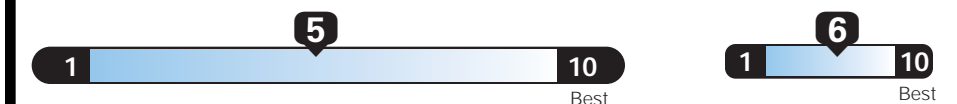

This vehicle emits 368 grams CO2 per mile. The best emits 0 grams per mile (tailpipe only). Producing and distributing fuel also creates emissions; learn more at fuel economy.gov

Actual results will vary for many reasons, including driving conditions and how you drive and maintain your vehicle. The average new vehicle gets 25 MPG and cost $9,000 to fuel over 5 years. Cost estimates are based on 15,000 miles per year at $3.00 per gallon. MPGe is miles per gasoline gallon equivalent. Vehicle emissions are a significant cause of climate change and smog.

fuel economy.gov

Calculate personalized estimates and compare vehicles

Smartphone QR Code™

GOVERNMENT 5-STAR SAFETY RATINGS

This vehicle has not been rated by the government for frontal crash, side crash or rollover risk.

Source: National Highway Traffic Safety Administration (NHTSA)
www.safercar.gov or 1-888-327-4236

PARTS CONTENT INFORMATION

FOR VEHICLES IN THIS CARLINE:
U.S./CANADIAN PARTS CONTENT: 22%

MAJOR SOURCES OF FOREIGN PARTS CONTENT:

ITALY: 62%
NOTE: PARTS CONTENT DOES NOT INCLUDE FINAL ASSEMBLY, DISTRIBUTION, OR OTHER NON-PARTS COSTS.

FOR THIS VEHICLE:
FINAL ASSEMBLY POINT:
MELFI, ITALY

COUNTRY OF ORIGIN:
ENGINE: UNITED STATES
TRANSMISSION: UNITED STATES