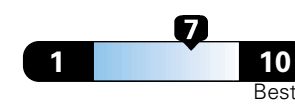

Smog Rating (tailpipe only)

This vehicle emits 357 grams CO2 per mile. The best emits 0 grams per mile (tailpipe only). Producing and distributing fuel also creates emissions; learn more at fuel economy.gov.

Actual results will vary for many reasons, including driving conditions and how you drive and maintain your vehicle. The average new vehicle gets 27 MPG and cost $7,000 to fuel over 5 years. Cost estimates are based on 15,000 miles per year at $2.55 per gallon. MPGe is miles per gasoline gallon equivalent. Vehicle emissions are a significant cause of climate change and smog.

fuel economy.gov

Calculate personalized estimates and compare vehicles