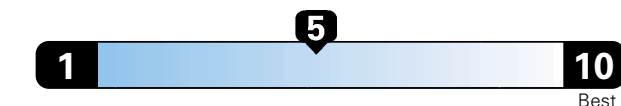

Fuel Economy and Environment

Gasoline Vehicle

Fuel Economy These estimates reflect new EPA methods beginning with 2017 models.
25 MPG **22** city **30** highway
 combined city/hwy
4.0 gallons per 100 miles

Small SUV 2WD range from 18 to 120 MPGe. The best vehicle rates 136 MPGe.

You spend \$750 in fuel costs over 5 years compared to the average new vehicle.

Annual fuel cost \$1,550

Fuel Economy & Greenhouse Gas Rating (tailpipe only)