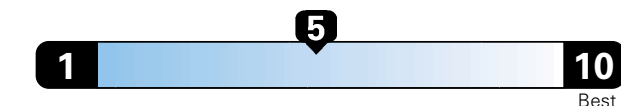

2019 MODEL YEAR

Jeep® RENEGADE SPORT FWD

For more information visit: www.jeep.com
or call 1-877-IAM-JEEP

FCA US LLC

THIS VEHICLE IS MANUFACTURED TO MEET SPECIFIC UNITED STATES REQUIREMENTS. THIS VEHICLE IS NOT MANUFACTURED FOR SALE OR REGISTRATION OUTSIDE OF THE UNITED STATES.

MANUFACTURER'S SUGGESTED RETAIL PRICE OF THIS MODEL INCLUDING DEALER PREPARATION

Base Price: $22,275

JEOP RENEGADE SPORT 4X2
Exterior Color: Granite Crystal Metallic Clear-Coat Exterior Paint
Interior Color: Black Interior Colors
Interior: Cloth Low-Back Bucket Seats
Engine: 2.4L I4 Zero Evap M-Air Engine
Transmission: 9-Speed Automatic Transmission
STANDARD EQUIPMENT (UNLESS REPLACED BY OPTIONAL EQUIPMENT)
FUNCTIONAL/SAFETY FEATURES

Advanced Multistage Front Airbags
Supplemental Side-Curtain Front and Rear Airbags
Supplemental Front Seat-Mounted Side Airbags
Driver Inflatable Knee-Bolster Airbag
LATCH Ready Child Seat Anchor System
ParkView® Rear Back-Up Camera
4-Wheel Disc Anti-Lock Brakes
Electric Park Brake
Electronic Stability Control
Electronic Roll Mitigation
All Speed Traction Control
Push-Button Start
Electric Power Steering
Capless Fuel-Fill
Daytime Running Lamp System
Hill Start Assist
Tire Pressure Monitoring Display