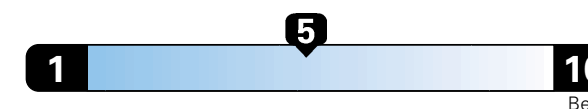

4.0 gallons per 100 miles

You spend

\$750

in fuel costs over 5 years compared to the average new vehicle.

Annual fuel cost

\$1,550

Fuel Economy & Greenhouse Gas Rating (tailpipe only)

Smog Rating (tailpipe only)