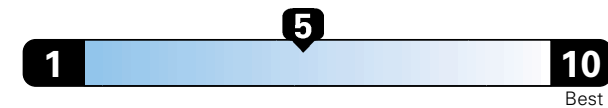

This vehicle emits 357 grams CO2 per mile. The best emits 0 grams per mile (tailpipe only). Producing and distributing fuel also creates emissions; learn more at fuel economy.gov.

Smog Rating (tailpipe only)