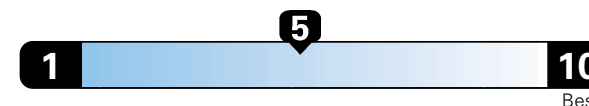

2019 MODEL YEAR

Jeep RENEGADE SPORT FWD

For more information visit: www.jeep.com
or call 1-877-IAM-JEEP

FCA US LLC

THIS VEHICLE IS MANUFACTURED TO MEET SPECIFIC UNITED STATES REQUIREMENTS. THIS VEHICLE IS NOT MANUFACTURED FOR SALE OR REGISTRATION OUTSIDE OF THE UNITED STATES.

MANUFACTURER'S SUGGESTED RETAIL PRICE OF THIS MODEL INCLUDING DEALER PREPARATION

Base Price: $22,025

JEOP RENEGADE SPORT 4X2
Exterior Color: Alpine White Clear-Coat Exterior Paint
Interior Color: Black Interior Colors
Interior: Cloth Low-Back Bucket Seats
Engine: 2.4L I4 Zero Evap M-Air Engine
Transmission: 9-Speed Automatic Transmission
STANDARD EQUIPMENT (UNLESS REPLACED BY OPTIONAL EQUIPMENT)
FUNCTIONAL/SAFETY FEATURES

Advanced Multistage Front Airbags
Supplemental Side-Curtain Front and Rear Airbags
Supplemental Front Seat-Mounted Side Airbags
Driver Inflatable Knee-Bolster Airbag
LATCH Ready Child Seat Anchor System
ParkView® Rear Back-Up Camera
4-Wheel Disc Anti-Lock Brakes
Electric Park Brake
Electronic Stability Control
Electronic Roll Mitigation
All Speed Traction Control
Push-Button Start
Electric Power Steering
Capless Fuel-Fill
Daytime Running Lamp System
Hill Start Assist
Tire Pressure Monitoring Display