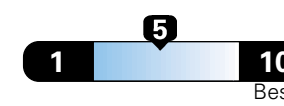

Smog Rating (tailpipe only)

This vehicle emits 357 grams CO2 per mile. The best emits 0 grams per mile (tailpipe only). Producing and distributing fuel also creates emissions; learn more at fuel economy.gov.

Actual results will vary for many reasons, including driving conditions and how you drive and maintain your vehicle. The average new vehicle gets 27 MPG and cost $7,000 to fuel over 5 years. Cost estimates are based on 15,000 miles per year at $2.55 per gallon. MPGe is miles per gasoline gallon equivalent. Vehicle emissions are a significant cause of climate change and smog.

fuel economy.gov

Calculate personalized estimates and compare vehicles