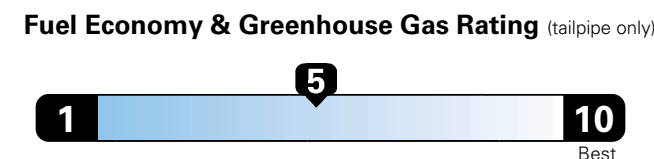

This vehicle emits 357 grams CO2 per mile. The best emits 0 grams per mile (tailpipe only). Producing and distributing fuel also creates emissions; learn more at fuel economy.gov.

Actual results will vary for many reasons, including driving conditions and how you drive and maintain your vehicle. The average new vehicle gets 27 MPG and cost $7,000 to fuel over 5 years. Cost estimates are based on 15,000 miles per year at $2.55 per gallon. MPGe is miles per gasoline gallon equivalent. Vehicle emissions are a significant cause of climate change and smog.

fuel economy.gov

Calculate personalized estimates and compare vehicles

GOVERNMENT 5-STAR SAFETY RATINGS

Overall Vehicle Score Not Rated

Based on the combined ratings of frontal, side, and rollover. Should ONLY be compared to other vehicles of similar size and weight.

Frontal Crash Driver Passenger ★★★★★

Based on the risk of injury in a frontal impact. Should ONLY be compared to other vehicles of similar size and weight.

Side Crash Front seat Rear seat Not Rated Not Rated

Based on the risk of injury in a side impact.

Rollover ★★★★★

Based on the risk of rollover in a single-vehicle crash.

Star ratings range from 1 to 5 stars (★★★★★) with 5 being the highest. Source: National Highway Traffic Safety Administration (NHTSA) www.safercar.gov or 1-888-327-4236

The safety ratings above are based on Federal Government tests of particular vehicles equipped with certain features and options. The performance of this vehicle may differ.

PARTS CONTENT INFORMATION

FOR VEHICLES IN THIS CARLINE:
U.S./CANADIAN PARTS CONTENT: 14%
MAJOR SOURCES OF FOREIGN PARTS CONTENT:

ITALY : 63%
NOTE: PARTS CONTENT DOES NOT INCLUDE FINAL ASSEMBLY, DISTRIBUTION, OR OTHER NON-PARTS COSTS.

FOR THIS VEHICLE:
FINAL ASSEMBLY POINT:
MELFI, ITALY
COUNTRY OF ORIGIN:
ENGINE: UNITED STATES
TRANSMISSION: UNITED STATES

VEHICLE PROTECTION
A PRODUCT OF FCA US LLC

Ask for Mopar Vehicle Protection for your vehicle. We Built It. We Back It.