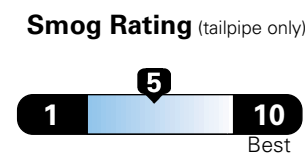

This vehicle emits 357 grams CO2 per mile. The best emits 0 grams per mile (tailpipe only). Producing and distributing fuel also creates emissions; learn more at fuel economy.gov.

Actual results will vary for many reasons, including driving conditions and how you drive and maintain your vehicle. The average new vehicle gets 27 MPG and cost $7,000 to fuel over 5 years. Cost estimates are based on 15,000 miles per year at $2.55 per gallon. MPGe is miles per gasoline gallon equivalent. Vehicle emissions are a significant cause of climate change and smog.

fuel economy.gov

Calculate personalized estimates and compare vehicles