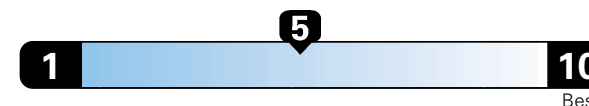

2019 MODEL YEAR

Jeep® RENEGADE SPORT FWD

For more information visit: www.jeep.com
or call 1-877-IAM-JEEP

FCA US LLC

THIS VEHICLE IS MANUFACTURED TO MEET SPECIFIC UNITED STATES REQUIREMENTS. THIS VEHICLE IS NOT MANUFACTURED FOR SALE OR REGISTRATION OUTSIDE OF THE UNITED STATES.

MANUFACTURER'S SUGGESTED RETAIL PRICE OF THIS MODEL INCLUDING DEALER PREPARATION

Base Price: $22,025

JEOP RENEGADE SPORT 4X2
Exterior Color: Granite Crystal Metallic Clear-Coat Exterior Paint
Interior Color: Black Interior Colors
Interior: Cloth Low-Back Bucket Seats
Engine: 2.4L I4 Zero Evap M-Air Engine
Transmission: 9-Speed Automatic Transmission
STANDARD EQUIPMENT (UNLESS REPLACED BY OPTIONAL EQUIPMENT)
FUNCTIONAL/SAFETY FEATURES

Advanced Multistage Front Airbags
Supplemental Side-Curtain Front and Rear Airbags
Supplemental Front Seat-Mounted Side Airbags
Driver Inflatable Knee-Bolster Airbag
LATCH Ready Child Seat Anchor System
ParkView® Rear Back-Up Camera
4-Wheel Disc Anti-Lock Brakes
Electric Park Brake
Electronic Stability Control
Electronic Roll Mitigation
All Speed Traction Control
Push-Button Start
Electric Power Steering
Capless Fuel-Fill
Daytime Running Lamp System
Hill Start Assist
Tire Pressure Monitoring Display