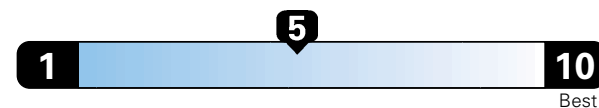

This vehicle emits 357 grams CO2 per mile. The best emits 0 grams per mile (tailpipe only). Producing and distributing fuel also creates emissions; learn more at fuel economy.gov.

Actual results will vary for many reasons, including driving conditions and how you drive and maintain your vehicle. The average new vehicle gets 27 MPG and cost $7,000 to fuel over 5 years. Cost estimates are based on 15,000 miles per year at $2.55 per gallon. MPGe is miles per gasoline gallon equivalent. Vehicle emissions are a significant cause of climate change and smog.

fuel economy.gov

Calculate personalized estimates and compare vehicles