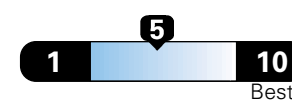

Fuel Economy and Environment

Gasoline Vehicle

Fuel Economy These estimates reflect new EPA methods beginning with 2017 models.
25 MPG combined city/hwy
 22 city 30 highway
 4.0 gallons per 100 miles

Small SUV 2WD range from 18 to 120 MPGe. The best vehicle rates 136 MPGe.

You spend \$750 in fuel costs over 5 years compared to the average new vehicle.

Annual fuel cost \$1,550

Fuel Economy & Greenhouse Gas Rating (tailpipe only)

Smog Rating (tailpipe only)

This vehicle emits 357 grams CO2 per mile. The best emits 0 grams per mile (tailpipe only). Producing and distributing fuel also creates emissions; learn more at fuel economy.gov.