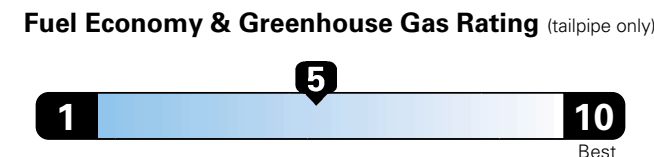

This vehicle emits 357 grams CO2 per mile. The best emits 0 grams per mile (tailpipe only). Producing and distributing fuel also creates emissions; learn more at fuel economy.gov.

Actual results will vary for many reasons, including driving conditions and how you drive and maintain your vehicle. The average new vehicle gets 27 MPG and cost $7,000 to fuel over 5 years. Cost estimates are based on 15,000 miles per year at $2.55 per gallon. MPGe is miles per gasoline gallon equivalent. Vehicle emissions are a significant cause of climate change and smog.

fuel economy.gov
Calculate personalized estimates and compare vehicles