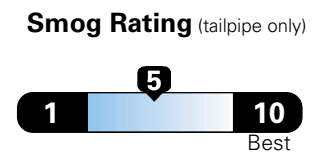

This vehicle emits 357 grams CO2 per mile. The best emits 0 grams per mile (tailpipe only). Producing and distributing fuel also creates emissions; learn more at fuel economy.gov.

Actual results will vary for many reasons, including driving conditions and how you drive and maintain your vehicle. The average new vehicle gets 27 MPG and cost $7,000 to fuel over 5 years. Cost estimates are based on 15,000 miles per year at $2.55 per gallon. MPGe is miles per gasoline gallon equivalent. Vehicle emissions are a significant cause of climate change and smog.

fuel economy.gov
Calculate personalized estimates and compare vehicles