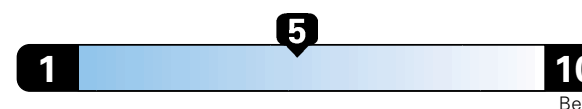

This vehicle emits 357 grams CO2 per mile. The best emits 0 grams per mile (tailpipe only). Producing and distributing fuel also creates emissions; learn more at fuel economy.gov.

Actual results will vary for many reasons, including driving conditions and how you drive and maintain your vehicle. The average new vehicle gets 27 MPG and cost $7,000 to fuel over 5 years. Cost estimates are based on 15,000 miles per year at $2.55 per gallon. MPGe is miles per gasoline gallon equivalent. Vehicle emissions are a significant cause of climate change and smog.

fuel economy.gov

Calculate personalized estimates and compare vehicles