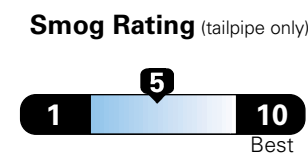

This vehicle emits 357 grams CO2 per mile. The best emits 0 grams per mile (tailpipe only). Producing and distributing fuel also creates emissions; learn more at fuel economy.gov.

Actual results will vary for many reasons, including driving conditions and how you drive and maintain your vehicle. The average new vehicle gets 27 MPG and cost $7,000 to fuel over 5 years. Cost estimates are based on 15,000 miles per year at $2.55 per gallon. MPGe is miles per gasoline gallon equivalent. Vehicle emissions are a significant cause of climate change and smog.

fuel economy.gov

Calculate personalized estimates and compare vehicles