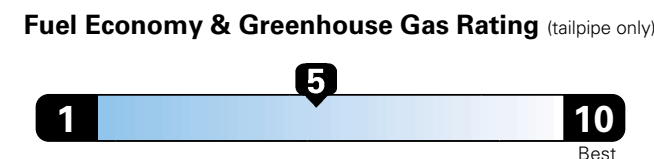

This vehicle emits 357 grams CO2 per mile. The best emits 0 grams per mile (tailpipe only). Producing and distributing fuel also creates emissions; learn more at fuel economy.gov.

Actual results will vary for many reasons, including driving conditions and how you drive and maintain your vehicle. The average new vehicle gets 27 MPG and cost $7,000 to fuel over 5 years. Cost estimates are based on 15,000 miles per year at $2.55 per gallon. MPGe is miles per gasoline gallon equivalent. Vehicle emissions are a significant cause of climate change and smog.

fuel economy.gov

Calculate personalized estimates and compare vehicles

GOVERNMENT 5-STAR SAFETY RATINGS

Overall Vehicle Score Not Rated

Based on the combined ratings of frontal, side, and rollover. Should ONLY be compared to other vehicles of similar size and weight.

Frontal Crash Driver Passenger ★★★★★
★★★★★

Based on the risk of injury in a frontal impact. Should ONLY be compared to other vehicles of similar size and weight.

Side Crash Front seat Rear seat Not Rated Not Rated

Based on the risk of injury in a side impact.

Rollover ★★★★★

Based on the risk of rollover in a single-vehicle crash.

Star ratings range from 1 to 5 stars (★★★★★) with 5 being the highest. Source: National Highway Traffic Safety Administration (NHTSA) www.safercar.gov or 1-888-327-4236

The safety ratings above are based on Federal Government tests of particular vehicles equipped with certain features and options. The performance of this vehicle may differ.

PARTS CONTENT INFORMATION

FOR VEHICLES IN THIS CARLINE:
U.S./CANADIAN PARTS CONTENT: 14%
MAJOR SOURCES OF FOREIGN PARTS CONTENT:

ITALY : 63%
NOTE: PARTS CONTENT DOES NOT INCLUDE FINAL ASSEMBLY, DISTRIBUTION, OR OTHER NON-PARTS COSTS.

FOR THIS VEHICLE:
FINAL ASSEMBLY POINT:
MELFI, ITALY
COUNTRY OF ORIGIN:
ENGINE: UNITED STATES
TRANSMISSION: UNITED STATES

VEHICLE PROTECTION
A PRODUCT OF FCA US LLC

Ask for Mopar Vehicle Protection for your vehicle. We Built It. We Back It.