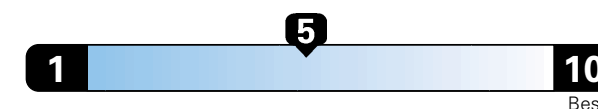

**4.0** gallons per 100 miles

You spend

**\$750**

in fuel costs over 5 years compared to the average new vehicle.

Annual fuel cost

**\$1,550**

Fuel Economy & Greenhouse Gas Rating (tailpipe only)

Smog Rating (tailpipe only)