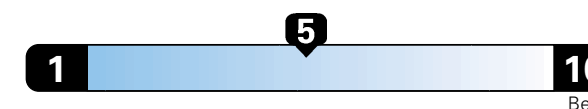

Fuel Economy and Environment

Gasoline Vehicle

Fuel Economy These estimates reflect new EPA methods beginning with 2017 models.
25 MPG **22** city **30** highway
 combined city/hwy
4.0 gallons per 100 miles

Small SUV 2WD range from 18 to 120 MPGe. The best vehicle rates 136 MPGe.

You spend \$750
in fuel costs over 5 years
 compared to the average new vehicle.

Annual fuel cost \$1,550

Fuel Economy & Greenhouse Gas Rating (tailpipe only)