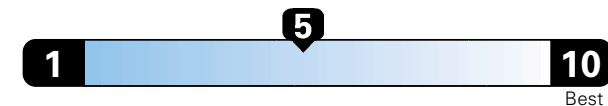

4.0 gallons per 100 miles

You spend

\$750

in fuel costs over 5 years compared to the average new vehicle.

Annual fuel cost

\$1,550

Fuel Economy & Greenhouse Gas Rating (tailpipe only)

This vehicle emits 357 grams CO2 per mile. The best emits 0 grams per mile (tailpipe only). Producing and distributing fuel also creates emissions; learn more at fuelconomy.gov.