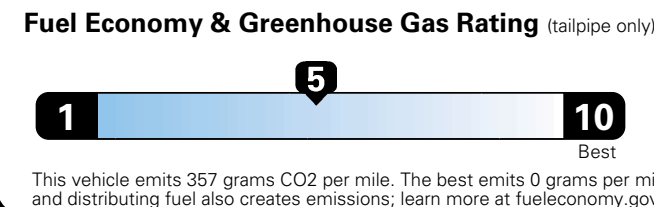

MANUFACTURER'S SUGGESTED RETAIL PRICE OF THIS MODEL INCLUDING DEALER PREPARATION

Base Price: \$22,025

JEOP RENEGADE SPORT 4X2
Exterior Color: Granite Crystal Metallic Clear-Coat Exterior Paint
Interior Color: Black Interior Colors
Interior: Cloth Low-Back Bucket Seats
Engine: 2.4L I4 Zero Evap M-Air Engine
Transmission: 9-Speed Automatic Transmission
STANDARD EQUIPMENT (UNLESS REPLACED BY OPTIONAL EQUIPMENT)
 FUNCTIONAL/SAFETY FEATURES

Fuel Economy and Environment

Gasoline Vehicle

Fuel Economy These estimates reflect new EPA methods beginning with 2017 models.

25 MPG combined city/hwy
 22 city 30 highway
 4.0 gallons per 100 miles

Small SUV 2WD range from 18 to 120 MPGe. The best vehicle rates 136 MPGe.

You spend \$750
 in fuel costs over 5 years compared to the average new vehicle.

Annual fuel cost \$1,550

Actual results will vary for many reasons, including driving conditions and how you drive and maintain your vehicle. The average new vehicle gets 27 MPG and cost \$7,000 to fuel over 5 years. Cost estimates are based on 15,000 miles per year at \$2.55 per gallon. MPGe is miles per gasoline gallon equivalent. Vehicle emissions are a significant cause of climate change and smog.