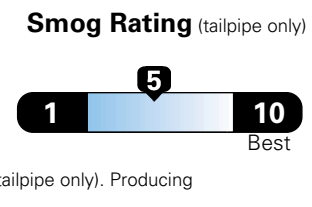

Actual results will vary for many reasons, including driving conditions and how you drive and maintain your vehicle. The average new vehicle gets 27 MPG and cost $7,000 to fuel over 5 years. Cost estimates are based on 15,000 miles per year at $2.55 per gallon. MPGe is miles per gasoline gallon equivalent. Vehicle emissions are a significant cause of climate change and smog.

fuelconomy.gov
Calculate personalized estimates and compare vehicles